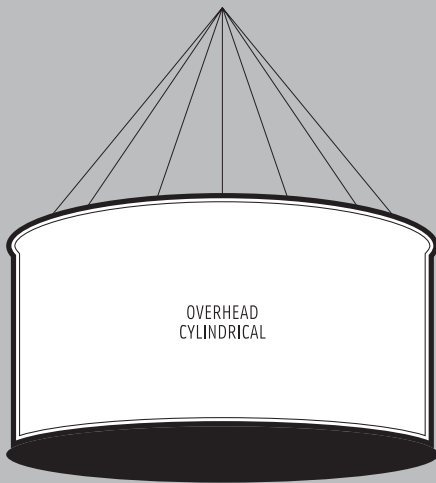

# CYLINDRICAL BANNERS

With the Freestanding and Overhead Cylindrical Banners you can choose where to make a stand – at floor level or above the crowd. These offer you a distinctive look with exceptional print coverage.

The Freestanding Cylindrical is quick to assemble and very effective when illuminated. These are perfect for indoor usage, in store, exhibitions, concerts and clubs.

OVERHEAD CYLINDRICAL

OVERHEAD

-  Up to 2.5m (8' 2")
-  Up to 2.7m (8' 10")
-  Variable

FREESTANDING CYLINDRICAL

FREESTANDING

-  2.8 m (9' 2")\*
-  0.7 m (2' 4")
-  4.0 kg (8.8 lb)

\* Standing height off a universal base